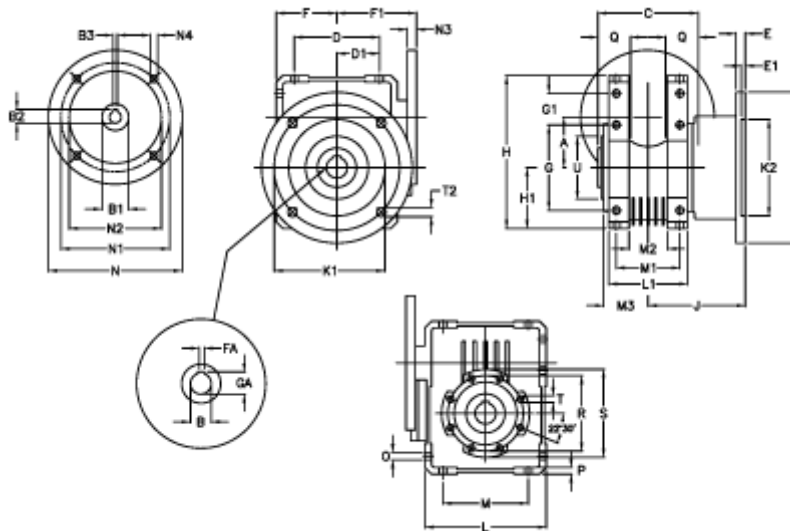

Article number: 392211004643036

Description: Worm Gear with Torque Limiter
W110 L2-UF-46-P80 B5

Measures

A = 110.10	E = 20	H = 308.0	M = 184	N4 = M10x12	U = 130
B = 42	E1 = 12	H1 = 125.0	M1 = 115	O = 14.0	
B1 E7 = 19	F = 125	J = 179.5	M2 = 69	P = 14	
B2 = 21.8	F1 = 143	K = 280	M3 = 73	Q = 45	
B3 H9 = 6	FA = 12	K1 = 230	N = 200	R = 165	
C = 155	G = 184	K2 = 170	N1 = 165	S = 200	
D = 174.0	G1 = 58.0	L = 250	N2 = 130	T = M12x19	
D1 = 82.0	GA = 45.3	L1 = 143	N3 = 0.0	T2 = 13.0	